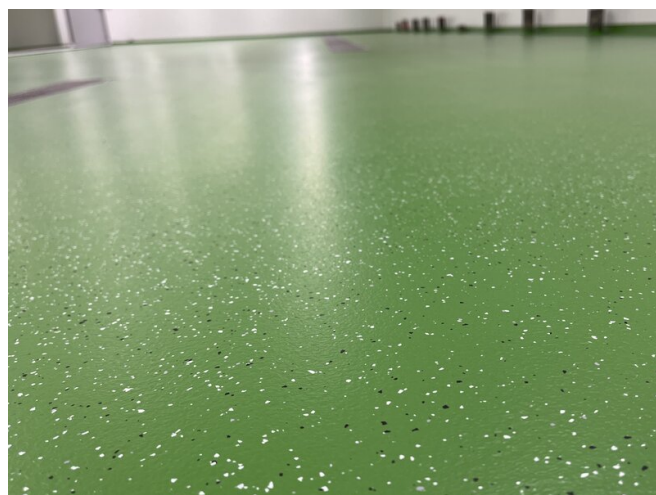

REFERENCE

DISTRIBUTION HUB FOR A VEGETABLE PROCESSING COMPANY IN LIÈGE, BELGIUM

PROJECT	Distribution hub for a vegetable processing company in Liège
SYSTEM	EPISOL® PRIMER WTF EPISOL® SLW + Flakes EPISOL® PU 43 OP MAT
AREA	2500 m ²
YEAR	2025
COUNTRY	Belgium
FIELD OF APPLICATION	Standard industry solutions