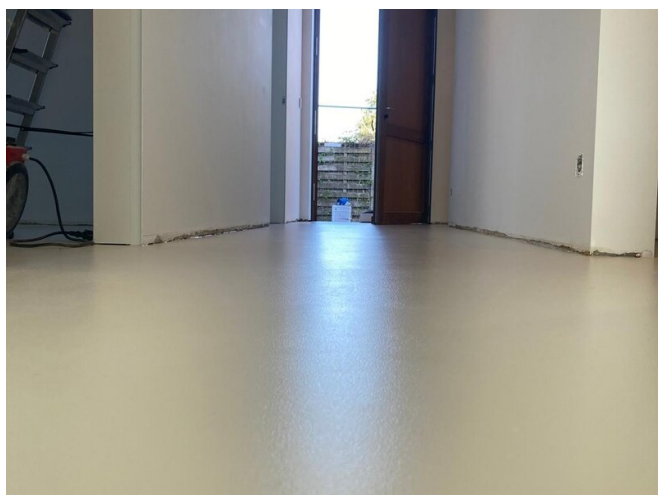

## RESIDENTIAL FLOOR AT RIJKEVORSEL, BELGIUM

PROJECT	Residential floor at Rijkevorsel
SYSTEM	EPISOL® UNIVERSAL EPISOL® FLOORLINE EGALISER EPISOL® PU SL2K EPISOL® PU 43 OP MAT
AREA	
YEAR	2025
COUNTRY	Belgium
FIELD OF APPLICATION	Decorative floors