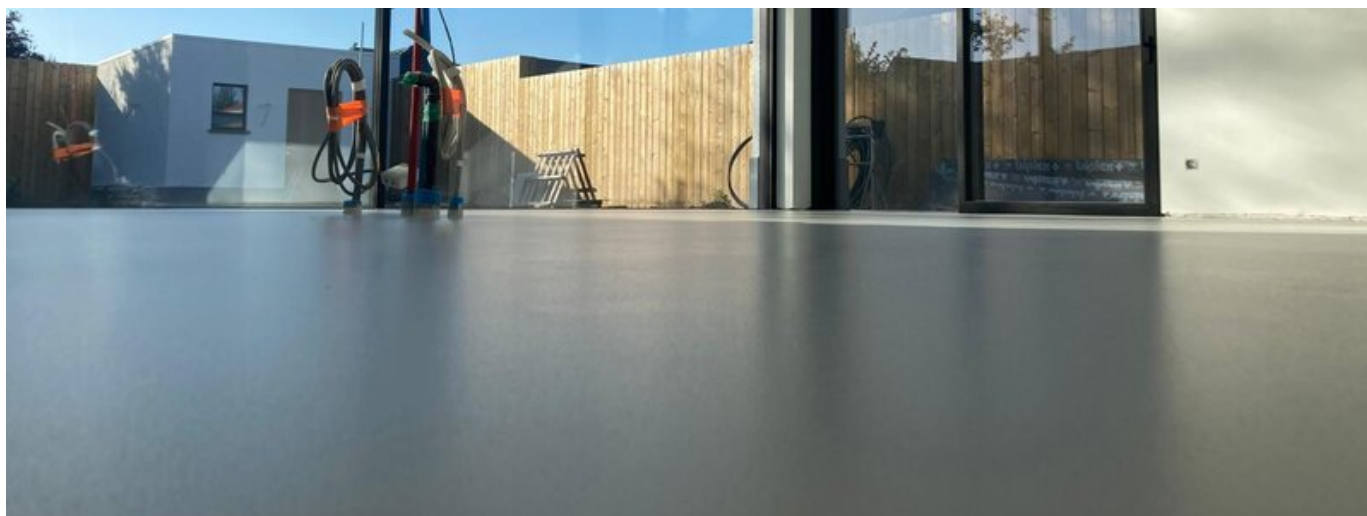

## RESIDENTIAL FLOOR AT RIJKEVORSEL, BELGIUM

PROJECT	Residential floor at Rijkevorsel
SYSTEM	EPISOL® UNIVERSAL EPISOL® FLOORLINE EGALISER EPISOL® PU SL2K EPISOL® PU 43 OP MAT
AREA	
YEAR	2025
COUNTRY	Belgium
FIELD OF APPLICATION	Decorative floors