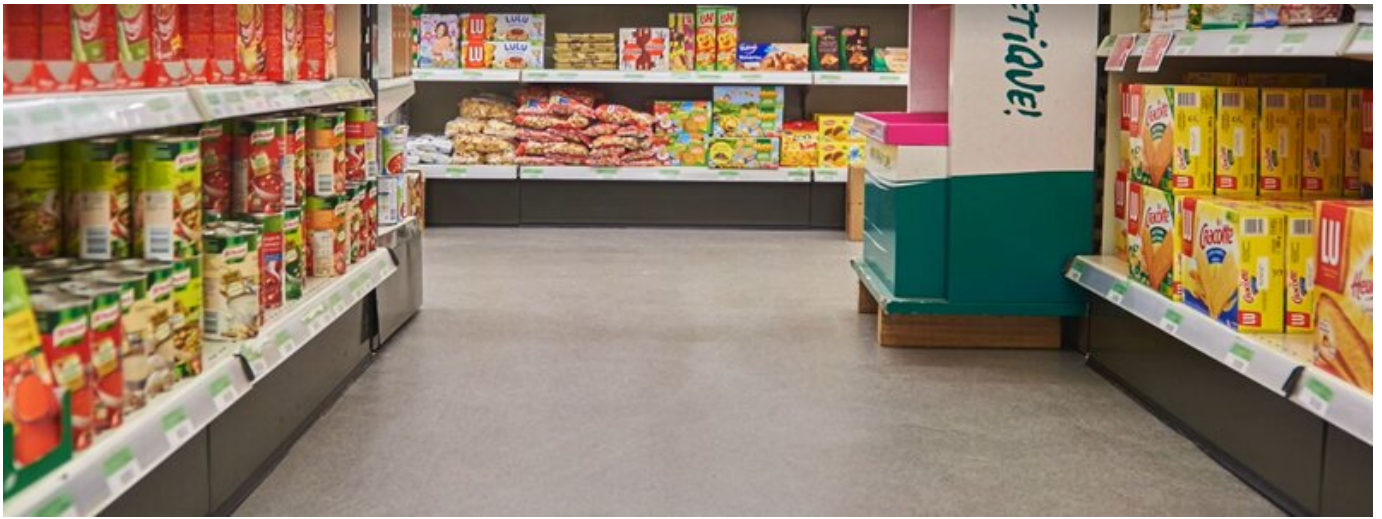

REFERENCE

PMMA CASTING FLOOR IN SUPERMARKET IN HERNE, BELGIUM

PROJECT	PMMA casting floor in supermarket in Herne
SYSTEM	POLYAC® 12 POLYAC® 55 POLYAC® SL2 FILLER POLYAC® 62
AREA	100 m ²
YEAR	2017
COUNTRY	Belgium
FIELD OF APPLICATION	Decorative floors