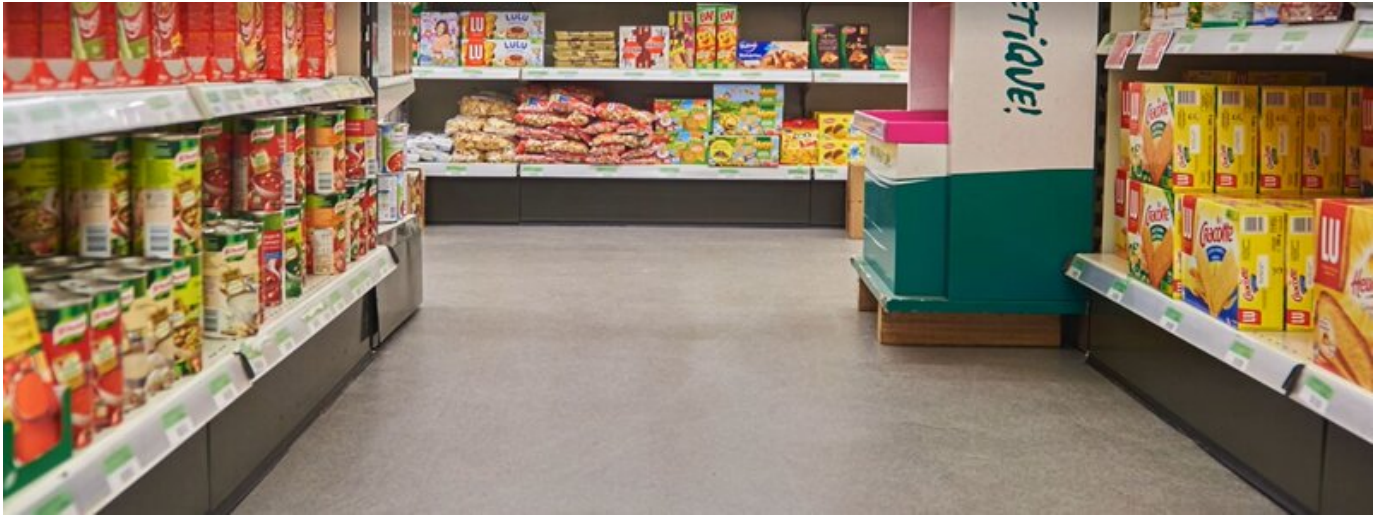

REFERENCE

PMMA CASTING FLOOR IN SUPERMARKET IN HERNE, BELGIUM

PROJECT	PMMA casting floor in supermarket in Herne
SYSTEM	POLYAC® 12 POLYAC® 55 POLYAC® SL2 FILLER POLYAC® 62
AREA	100 m ²
YEAR	2017
COUNTRY	Belgium
FIELD OF APPLICATION	Decorative floors