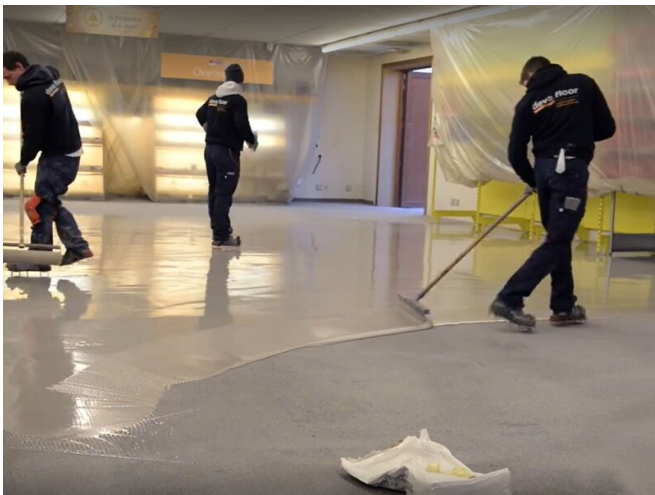

REFERENCE

PMMA CASTING FLOOR IN SUPERMARKET IN HERNE, BELGIUM

PROJECT	PMMA casting floor in supermarket in Herne
SYSTEM	POLYAC® 12 POLYAC® 55 POLYAC® SL2 FILLER POLYAC® 62
AREA	100 m ²
YEAR	2017
COUNTRY	Belgium
FIELD OF APPLICATION	Decorative floors