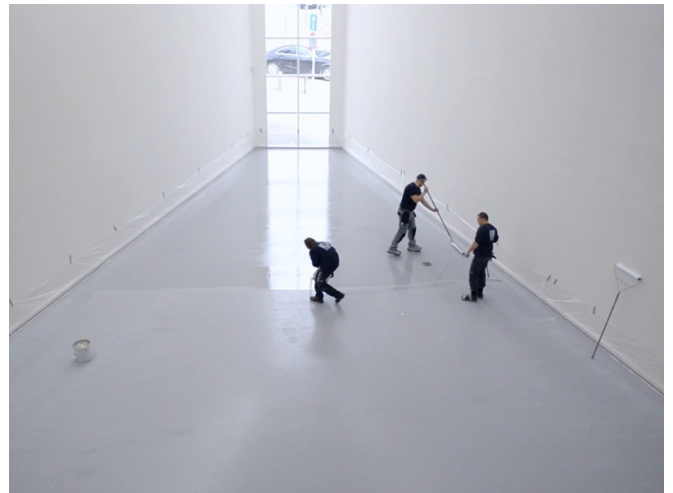

REFERENCE

MUHKA MUSEUM AT ANTWERP, BELGIUM

PROJECT	Muhka museum at Antwerp
SYSTEM	EPISOL® PRIMER RFE EPISOL® PU SL2K EPISOL® PU TOPCOAT WB
AREA	480 m ²
YEAR	2018
COUNTRY	Belgium
FIELD OF APPLICATION	Decorative floors