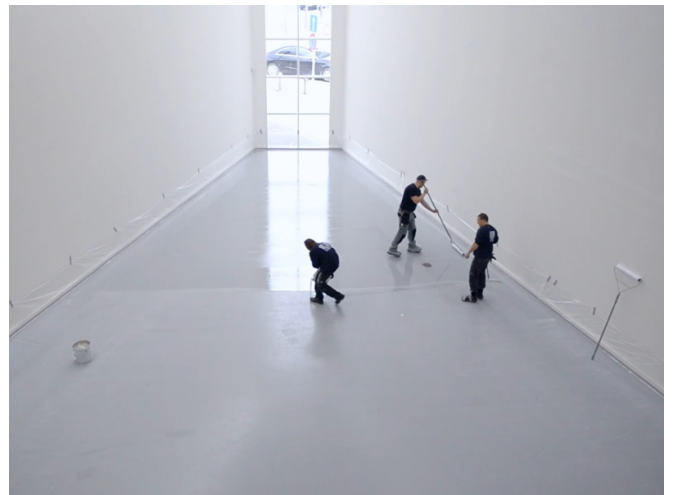

## M HKA MUSEUM AT ANTWERP, BELGIUM

PROJECT	M HKA museum at Antwerp
SYSTEM	EPISOL® PRIMER RFE EPISOL® PU SL2K EPISOL® PU TOPCOAT WB
AREA	480 m <sup>2</sup>
YEAR	2018
COUNTRY	Belgium
FIELD OF APPLICATION	Decorative floors