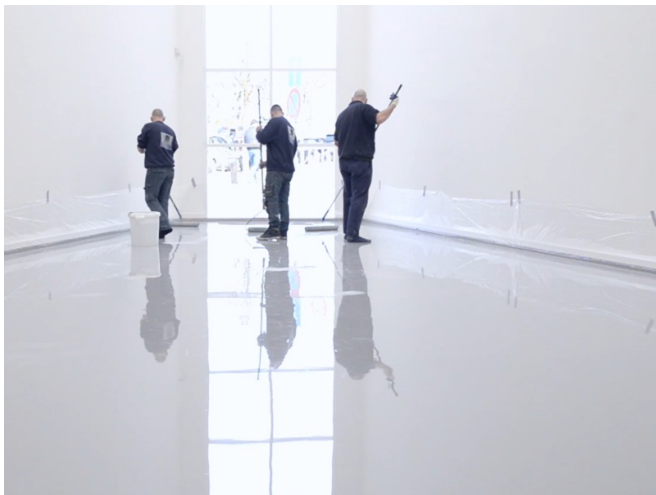

## M HKA MUSEUM AT ANTWERP, BELGIUM

PROJECT	M HKA museum at Antwerp
SYSTEM	EPISOL® PRIMER RFE EPISOL® PU SL2K EPISOL® PU TOPCOAT WB
AREA	480 m <sup>2</sup>
YEAR	2018
COUNTRY	Belgium
FIELD OF APPLICATION	Decorative floors