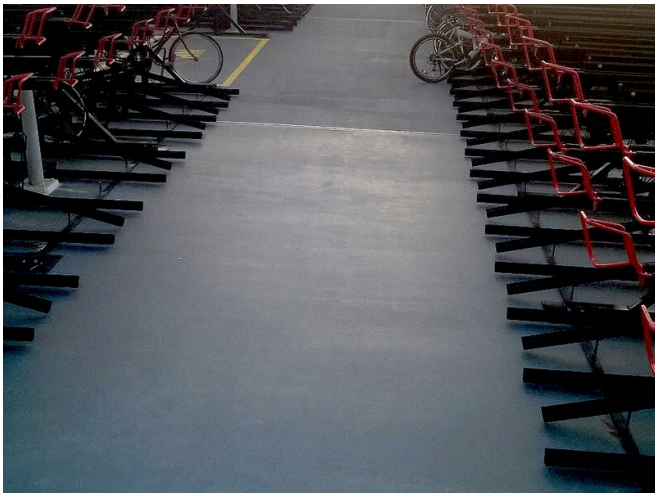

## PARKING ROOF BICYCLE SHED OF RAILWAY STATION AT OSS, NETHERLANDS

PROJECT	Parking roof bicycle shed of railway station at Oss
SYSTEM	POLYAC® 12 + BDM - M + quartz + 61
AREA	500 m <sup>2</sup>
YEAR	2015
COUNTRY	Netherlands