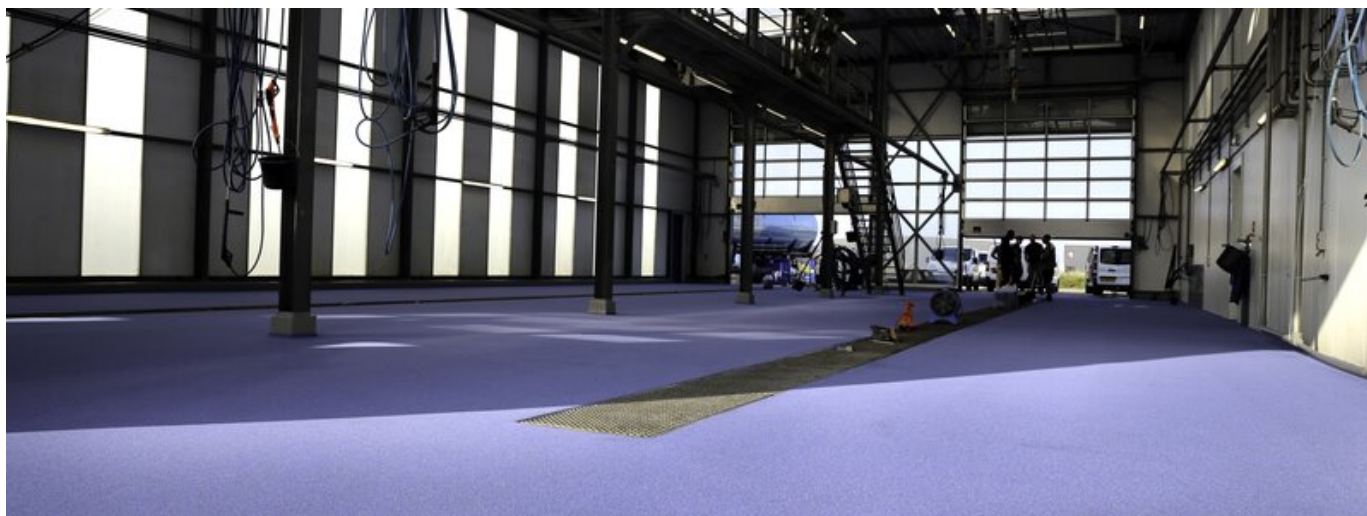

REFERENCE

CAR WASH AT HEERENVEEN, NETHERLANDS

PROJECT	Car wash at Heerenveen
SYSTEM	POLYAC® 18 + kwarts POLYAC® 55 POLYAC® SL2 FILLER POLYAC® 62
AREA	500 m ²
YEAR	2023
COUNTRY	Netherlands
FIELD OF APPLICATION	Standard industry solutions