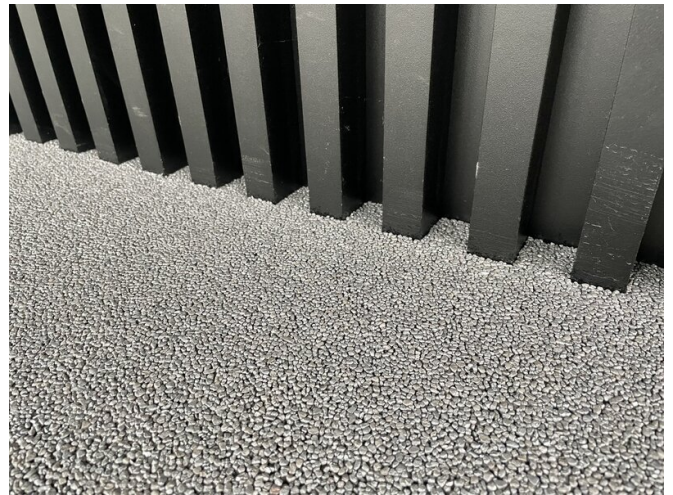

REFERENCE

RESIDENTIAL FLOOR AT EINDHOVEN, NETHERLANDS

PROJECT	Residential floor at Eindhoven
SYSTEM	EPISOL® STONE DESIGN PU
AREA	100
YEAR	2023
COUNTRY	Netherlands
FIELD OF APPLICATION	Decorative floors