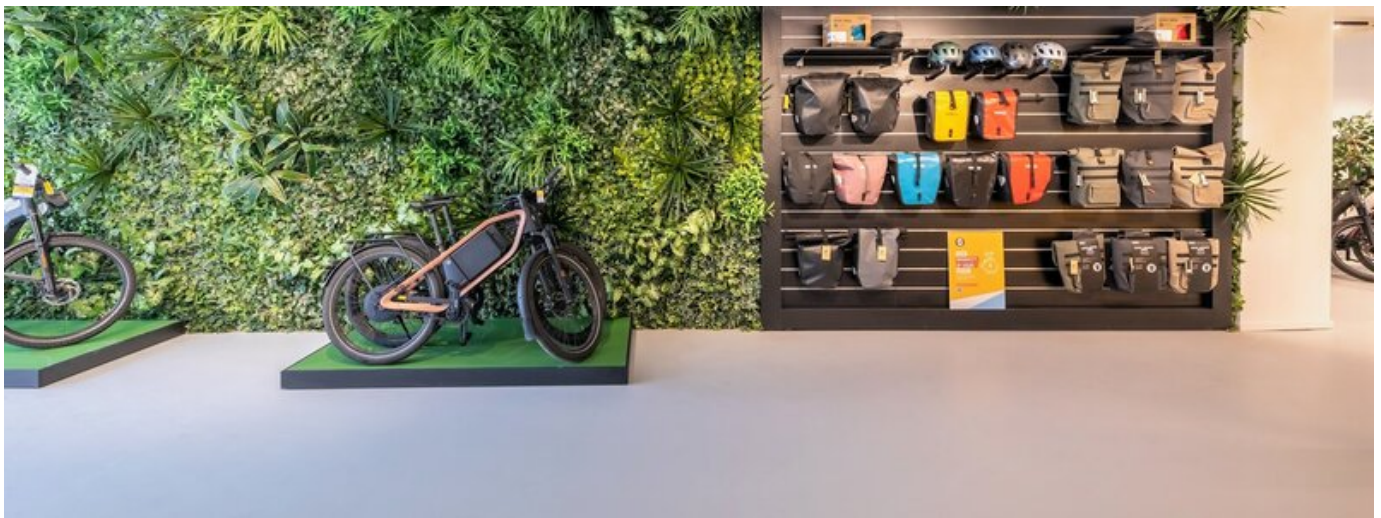

## CYCLE SHOP DE GEUS AT SCHOTEN, BELGIUM

PROJECT	Cycle shop De Geus at Schoten
SYSTEM	EPISOL® UNIVERSAL EPISOL® PC EPISOL® PU43 OP MAT
AREA	220
YEAR	2023
COUNTRY	Belgium
FIELD OF APPLICATION	Decorative floors